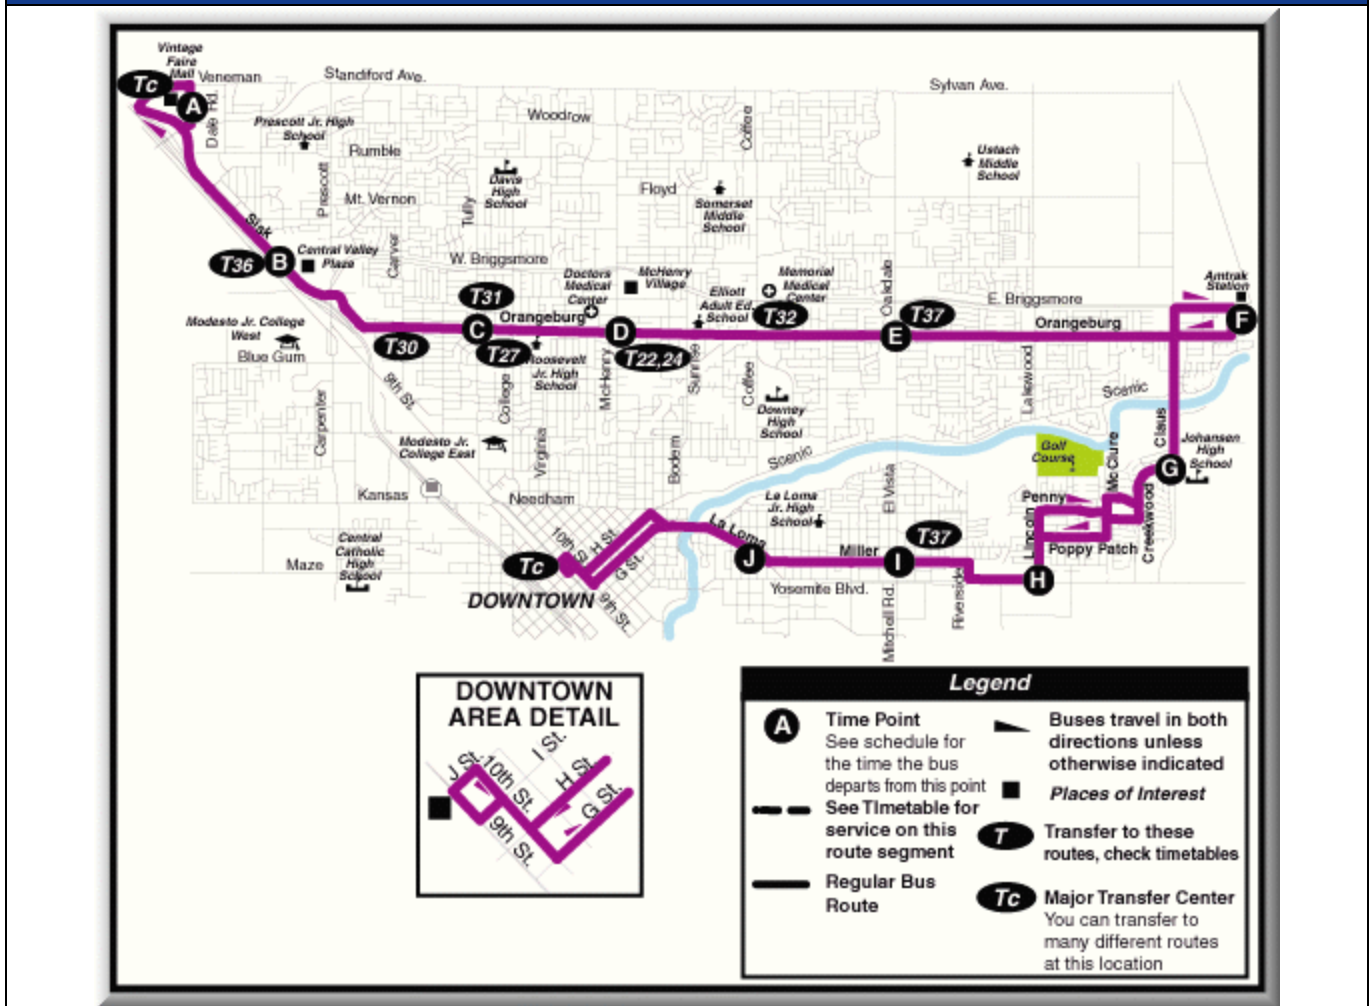

MAX ROUTE 25 to AMTRAK STATION

For printable version [click here](#).