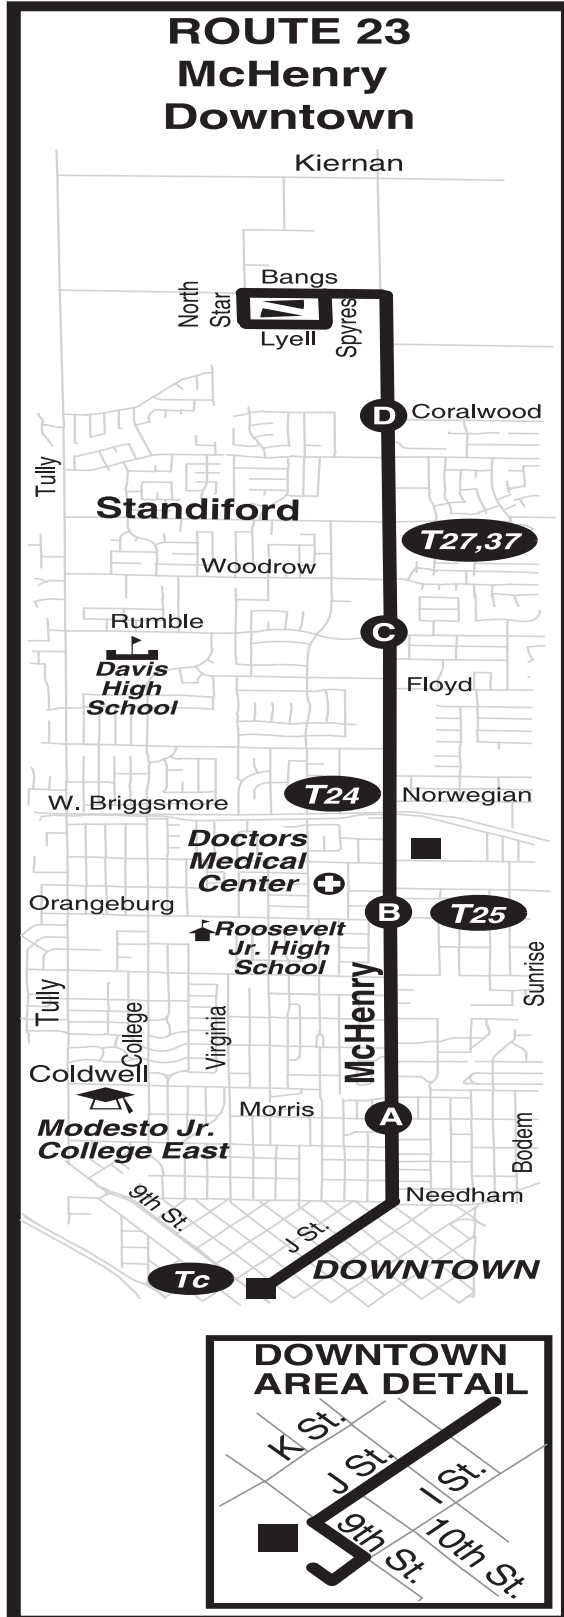

ROUTE 23 Monday - Friday Map

ROUTE 23 Monday - Friday McHenry-Downtown

ROUTE 23 Monday - Friday Timetable

ROUTE 23 Monday - Friday McHenry-Downtown

Monday - Friday Timetable									
Downtown to Bangs					Bangs to Downtown				
Downtown Transit Center	McHenry & Morris	McHenry & Orangeburg	McHenry & Rumble	McHenry & Coralwood	McHenry & Coralwood	McHenry & Rumble	McHenry & Orangeburg	McHenry & Morris	Downtown Transit Center
Leave	A	B	C	D	D	C	B	A	Arrive
6:05	6:11	6:17	6:23	6:27	6:32	6:35	6:41	6:48	6:55
6:35	6:41	6:47	6:53	6:57	7:02	7:05	7:11	7:18	7:25
7:05	7:11	7:17	7:23	7:27	7:32	7:35	7:41	7:48	7:55
7:35	7:41	7:47	7:53	7:57	8:02	8:05	8:11	8:18	8:25
8:05	8:11	8:17	8:23	8:27	8:32	8:35	8:41	8:48	8:55
8:35	8:41	8:47	8:53	8:57	9:02	9:05	9:11	9:18	9:25
9:05	9:11	9:17	9:23	9:27	9:32	9:35	9:41	9:48	9:55
9:35	9:41	9:47	9:53	9:57	10:02	10:05	10:11	10:18	10:25
10:05	10:11	10:17	10:23	10:27	10:32	10:35	10:41	10:48	10:55
10:35	10:41	10:47	10:53	10:57	11:02	11:05	11:11	11:18	11:25
11:05	11:11	11:17	11:23	11:27	11:32	11:35	11:41	11:48	11:55
11:35	11:41	11:47	11:53	11:57	12:02	12:05	12:11	12:18	12:25
12:05	12:11	12:17	12:23	12:27	12:32	12:35	12:41	12:48	12:55
12:35	12:41	12:47	12:53	12:57	1:02	1:05	1:11	1:18	1:25
1:05	1:11	1:17	1:23	1:27	1:32	1:35	1:41	1:48	1:55
1:35	1:41	1:47	1:53	1:57	2:02	2:05	2:11	2:18	2:25
2:05	2:11	2:17	2:23	2:27	2:32	2:35	2:41	2:48	2:55
2:35	2:41	2:47	2:53	2:57	3:02	3:05	3:11	3:18	3:25
3:05	3:11	3:17	3:23	3:27	3:32	3:35	3:41	3:48	3:55
3:35	3:41	3:47	3:53	3:57	4:02	4:05	4:11	4:18	4:25
4:05	4:11	4:17	4:23	4:27	4:32	4:35	4:41	4:48	4:55
4:35	4:41	4:47	4:53	4:57	5:02	5:05	5:11	5:18	5:25
5:05	5:11	5:17	5:23	5:27	5:32	5:35	5:41	5:48	5:55
5:35	5:41	5:47	5:53	5:57	6:02	6:05	6:11	6:18	6:25
6:05	6:11	6:17	6:23	6:27	6:32	6:35	6:41	6:48	6:55
6:35	6:41	6:47	6:53	6:57	7:02	7:05	7:11	7:18	7:25
7:05	7:11	7:17	7:23	7:27	7:32	7:35	7:41	7:48	7:55

PM TIMES SHOWN IN BOLD