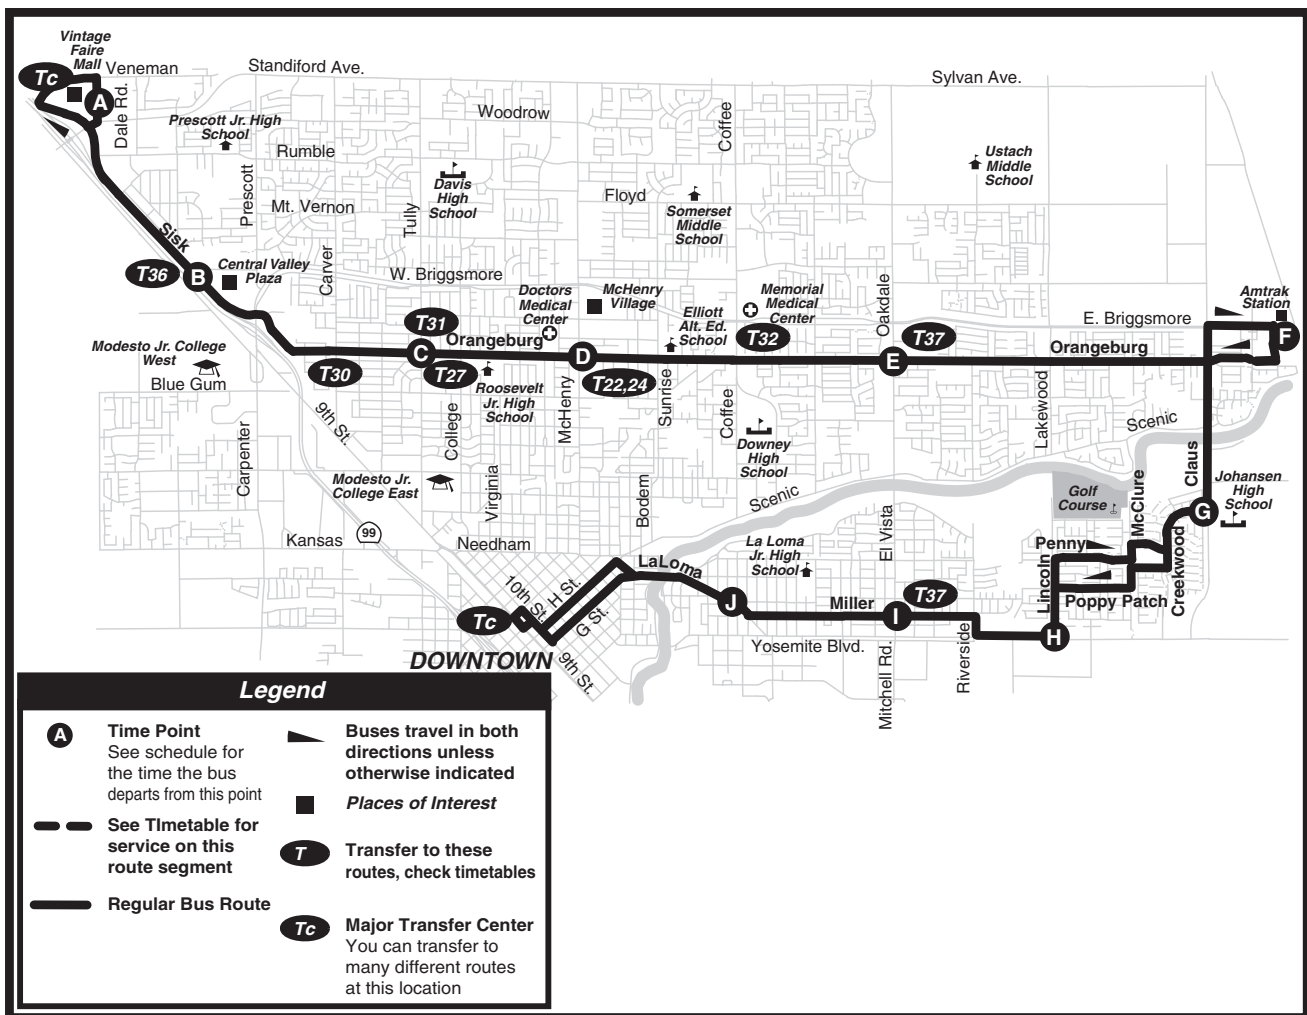

ROUTE 25

Monday - Saturday Map

ROUTE 25 MONDAY - SATURDAY Orangeburg - Claus - Mall - Downtown

30 minute frequency

Legend

A Time Point See schedule for the time the bus departs from this point	▲ Buses travel in both directions unless otherwise indicated
--- See Timetable for service on this route segment	■ Places of Interest
— Regular Bus Route	T Transfer to these routes, check timetables
	Tc Major Transfer Center You can transfer to many different routes at this location