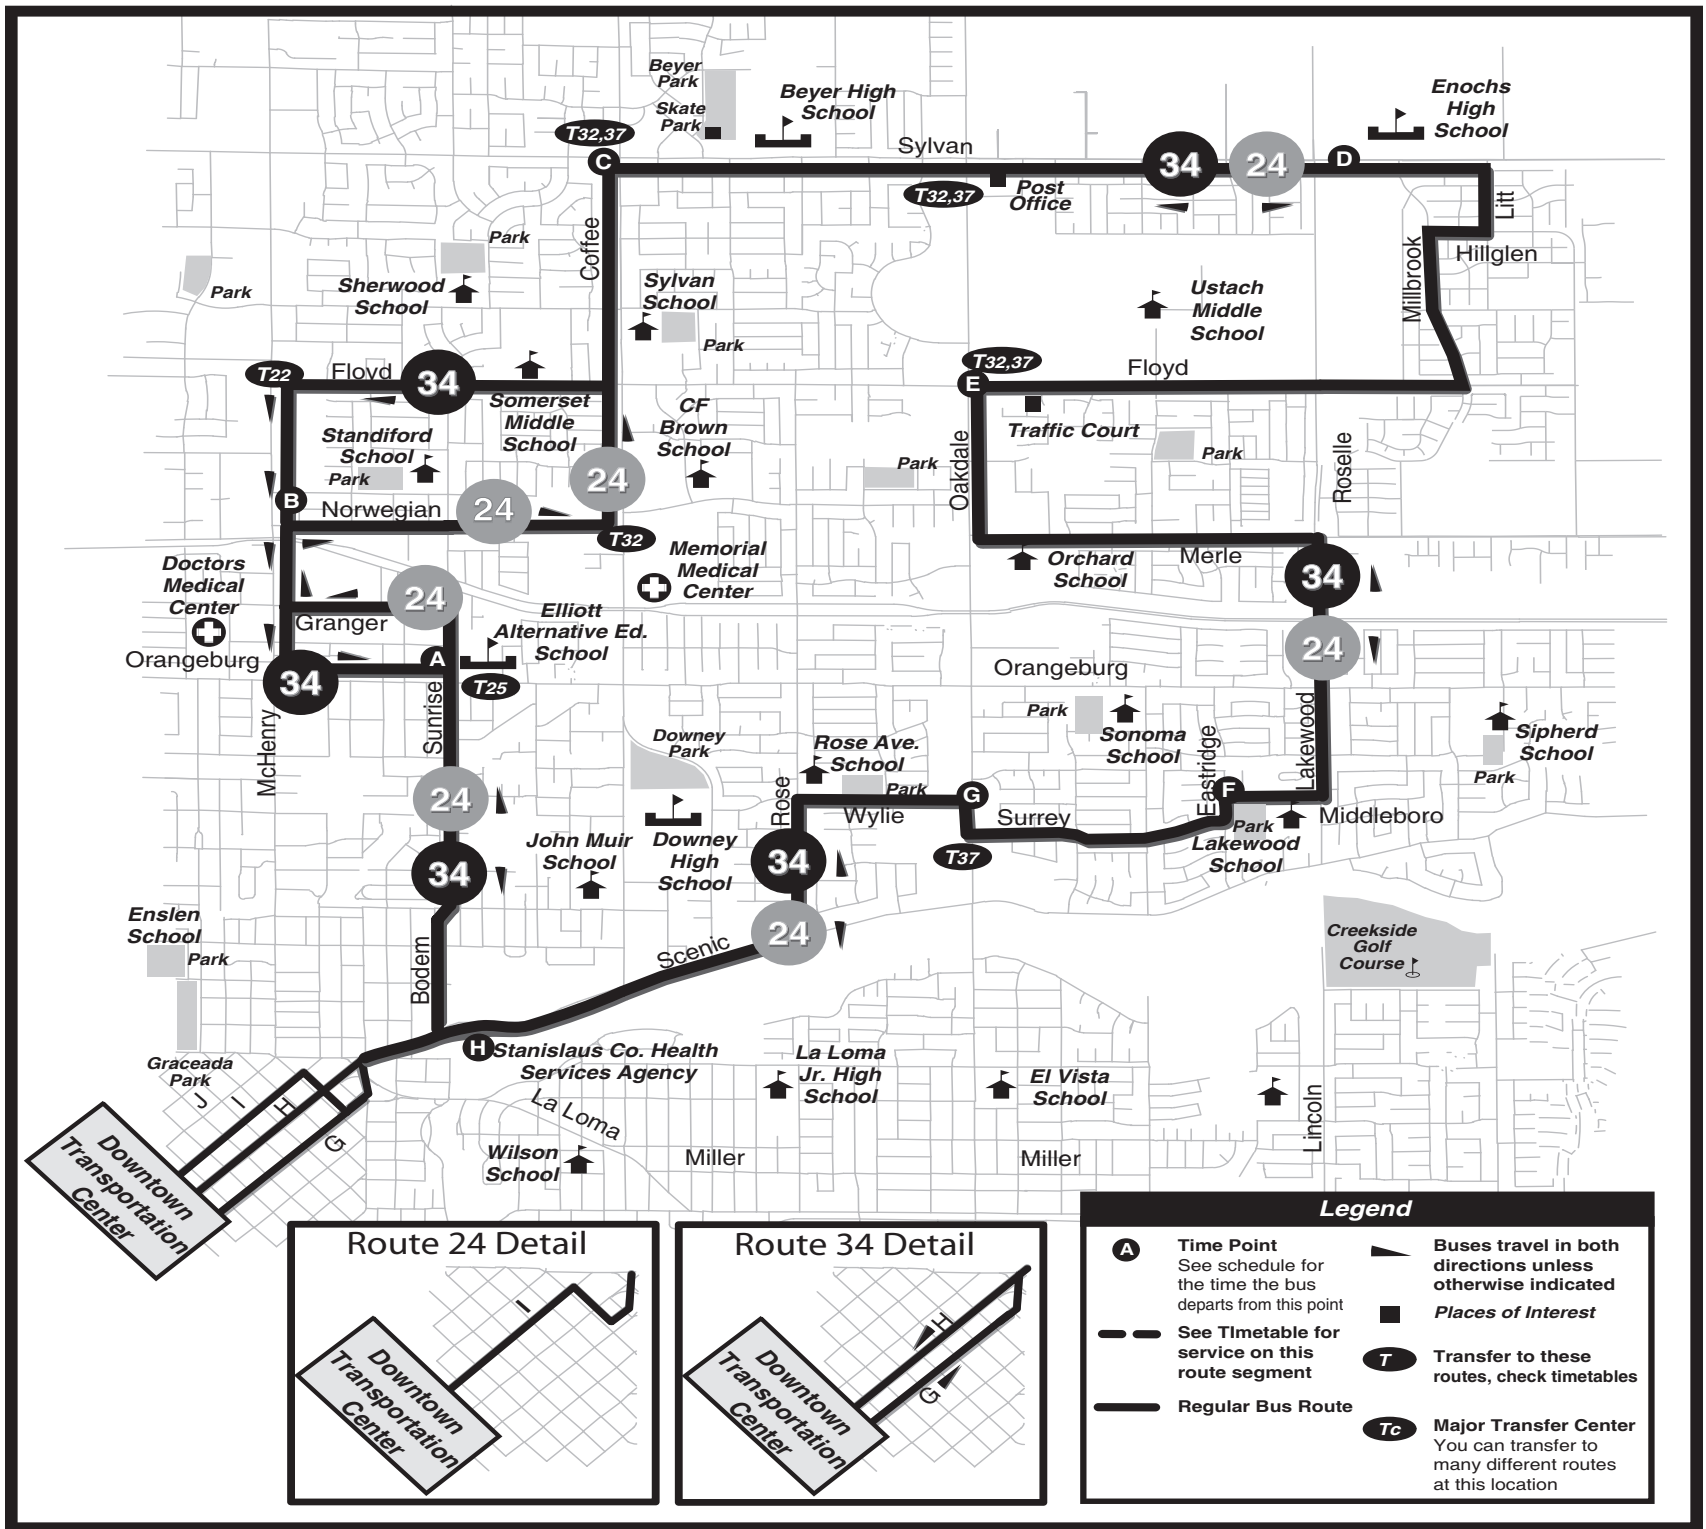

# ROUTE 34 Monday - Saturday Map

# **ROUTE 34** Monday - Saturday Timetables

## Scenic - Floyd - Sylvan - Downtown

<b>MONDAY - SATURDAY TIMETABLE</b>									
<b>Downtown to Sylvan</b>						<b>To Downtown</b>			
<i>Downtown Transit Center</i>	<i>Stanislaus Health Services Agency</i>	<i>Wylie &amp; Oakdale</i>	<i>Lakewood &amp; Middleboro</i>	<i>Floyd &amp; Oakdale</i>	<i>Sylvan and Roselle Enochs High School</i>	<i>Coffee &amp; Sylvan</i>	<i>McHenry and Bowen</i>	<i>Orangeburg and Sunrise</i>	<i>Downtown Transit Center</i>
Leave	<b>H</b>	<b>G</b>	<b>F</b>	<b>E</b>	<b>D</b>	<b>C</b>	<b>B</b>	<b>A</b>	Arrive
6:00	6:06	6:13	6:19	6:31	6:41	6:50	6:59	7:06	7:25
7:00	7:06	7:13	7:19	7:31	7:41	7:50	7:59	8:06	8:25
8:00	8:06	8:13	8:19	8:31	8:41	8:50	8:59	9:06	9:25
9:00	9:06	9:13	9:19	9:31	9:41	9:50	9:59	10:06	10:25
10:00	10:06	10:13	10:19	10:31	10:41	10:50	10:59	11:06	11:25
11:00	11:06	11:13	11:19	11:31	11:41	11:50	11:59	<b>12:06</b>	<b>12:25</b>
<b>RUN OPERATES ON SCHOOL DAYS ONLY</b>							12:45	12:50	1:10
12:00	12:06	12:13	12:19	12:31	12:41	12:50	12:59	1:06	1:25
1:00	1:06	1:13	1:19	1:31	1:41	1:50	1:59	2:06	2:25
2:00	2:06	2:13	2:19	2:31	2:41	2:50	2:59	3:06	3:25
3:00	3:06	3:13	3:19	3:31	3:41	3:50	3:59	4:06	4:25
4:00	4:06	4:13	4:19	4:31	4:41	4:50	4:59	5:06	5:25
5:00	5:06	5:13	5:19	5:31	5:41	5:50	5:59	6:06	6:25

**PM TIMES SHOWN IN BOLD**

Indicates no Saturday service on these runs.