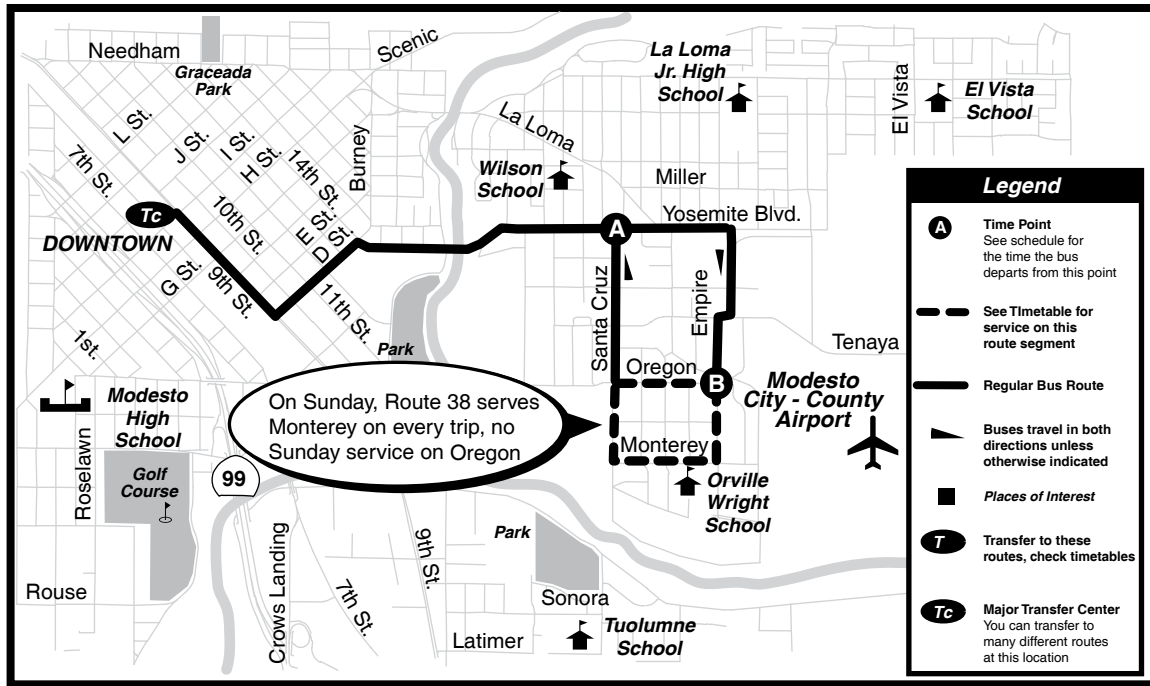

## ROUTE 38 MONDAY - SUNDAY Airport Neighborhood

30 minute frequency

# ROUTE 38 Monday-Sunday Timetable

## ROUTE 38 MONDAY - SUNDAY Airport Neighborhood

<b>Monday - Saturday Timetable</b>					
Downtown to Airport Neighborhood				To Dwnntwn	
	Downtown Transit Center	Yosemite & Santa Cruz	Empire & Oregon	Santa Cruz & Yosemite	Downtown Transit Center
Leave	<b>A</b>	<b>B</b>	Service to:	<b>A</b>	Arrive
6:00	6:06	6:10	Oregon	6:15	6:25
6:30	6:36	6:40	Monterey	6:45	6:55
7:00	7:06	7:10	Oregon	7:15	7:25
7:30	7:36	7:40	Monterey	7:45	7:55
8:00	8:06	8:10	Oregon	8:15	8:25
8:30	8:36	8:40	Monterey	8:45	8:55
9:00	9:06	9:10	Oregon	9:15	9:25
9:30	9:36	9:40	Monterey	9:45	9:55
10:00	10:06	10:10	Oregon	10:15	10:25
10:30	10:36	10:40	Monterey	10:45	10:55
11:00	11:06	11:10	Oregon	11:15	11:25
11:30	11:36	11:40	Monterey	11:45	11:55
<b>12:00</b>	<b>12:06</b>	<b>12:10</b>	Oregon	<b>12:15</b>	<b>12:25</b>
<b>12:30</b>	<b>12:36</b>	<b>12:40</b>	Monterey	<b>12:45</b>	<b>12:55</b>
1:00	1:06	1:10	Oregon	1:15	1:25
1:30	1:36	1:40	Monterey	1:45	1:55
2:00	2:06	2:10	Oregon	2:15	2:25
2:30	2:36	2:40	Monterey	2:45	2:55
3:00	3:06	3:10	Oregon	3:15	3:25
3:30	3:36	3:40	Monterey	3:45	3:55
4:00	4:06	4:10	Oregon	4:15	4:25
4:30	4:36	4:40	Monterey	4:45	4:55
5:00	5:06	5:10	Oregon	5:15	5:25
5:30	5:36	5:40	Monterey	5:45	5:55
6:00	6:06	6:10	Oregon	6:15	6:25
6:30	6:36	6:40	Monterey	6:45	6:55
7:00	7:06	7:10	Oregon	7:15	7:25
7:30	7:36	7:40	Monterey	7:45	7:55

**PM TIMES SHOWN IN BOLD**

<b>SUNDAY TIMETABLE</b>					
	Downtown Transit Center	Yosemite & Santa Cruz	Empire & Monterey	Santa Cruz & Yosemite	Downtown Transit Center
Leave	<b>A</b>	<b>B</b>	<b>A</b>	Arrive	
8:45	8:51	8:55	9:00	9:10	
9:15	9:21	9:25	9:30	9:40	
10:15	10:21	10:25	10:30	10:40	
11:15	11:21	11:25	11:30	11:40	
<b>12:15</b>	<b>12:21</b>	<b>12:25</b>	<b>12:30</b>	<b>12:40</b>	
1:15	1:21	1:25	1:30	1:40	
2:15	2:21	2:25	2:30	2:40	
3:15	3:21	3:25	3:30	3:40	
4:15	4:21	4:25	4:30	4:40	
5:15	5:21	5:25	5:30	5:40	
5:45	5:51	5:55	6:00	6:10	