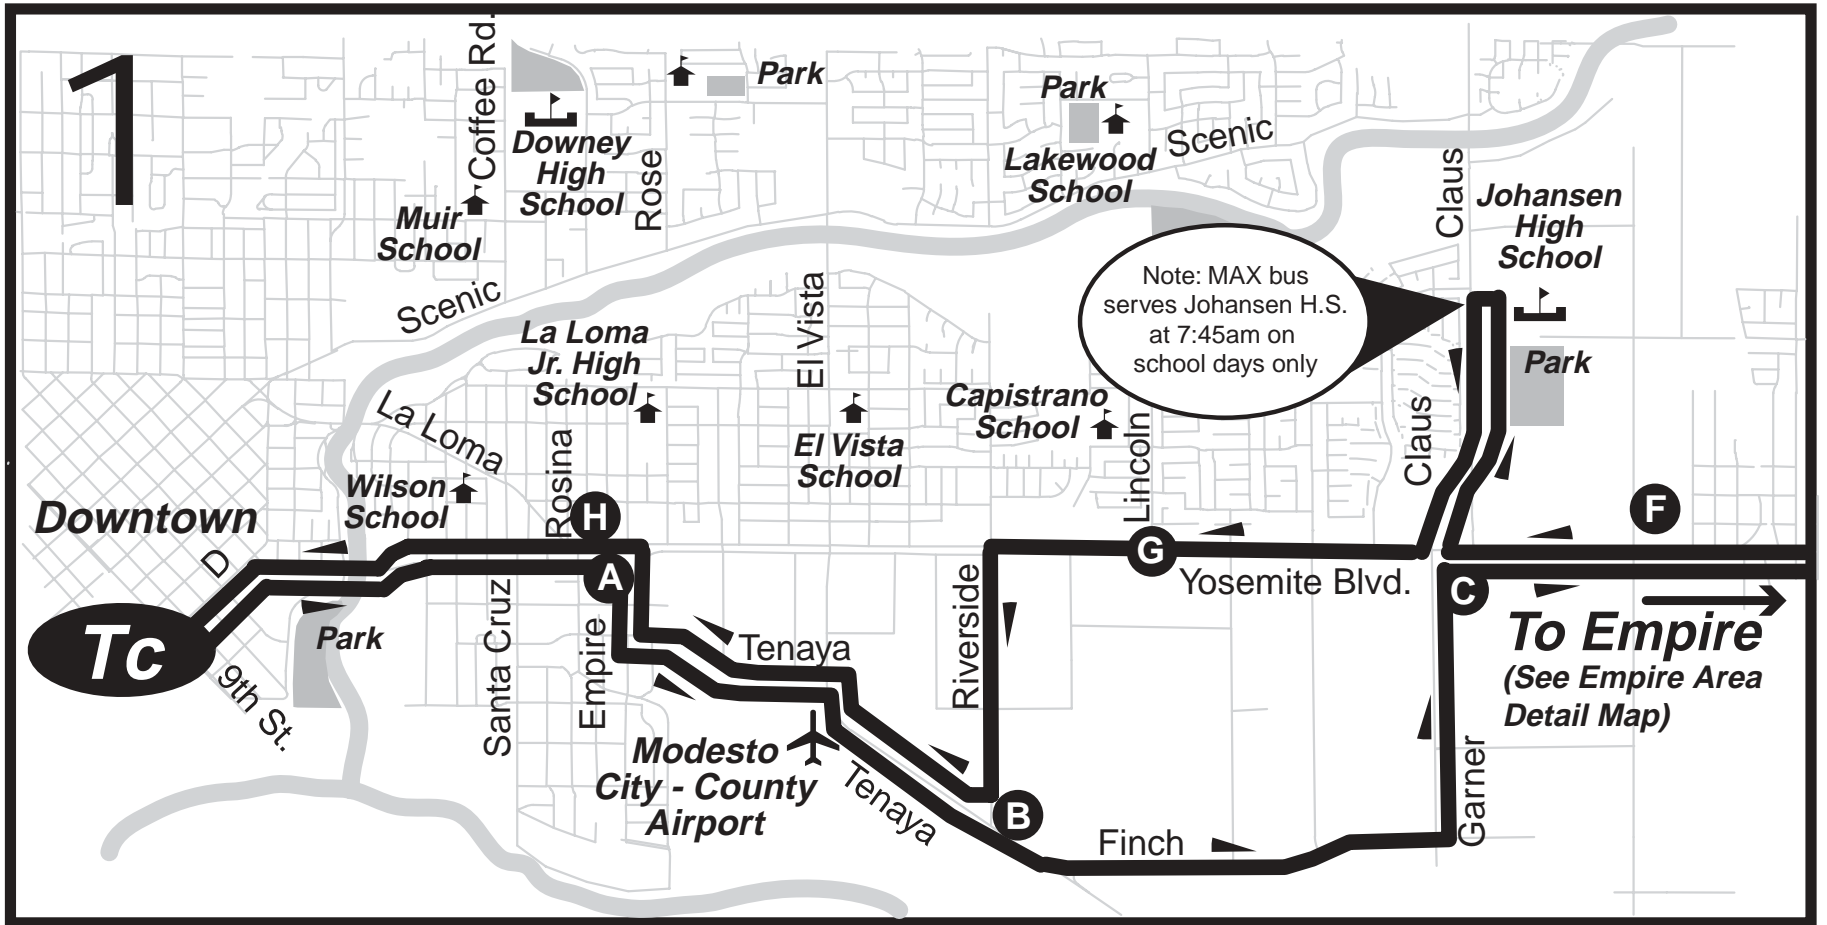

# ROUTE 39 Monday - Friday Maps

Legend	
<b>A</b> Time Point See schedule for the time the bus departs from this point	Buses travel in both directions unless otherwise indicated
See Timetable for service on this route segment	Places of Interest
Regular Bus Route	<b>T</b> Transfer to these routes, check timetables
	<b>Tc</b> Major Transfer Center You can transfer to many different routes at this location

# ROUTE 39 Monday - Friday Map & Timetable

DOWNTOWN TO EMPIRE						EMPIRE TO DOWNTOWN					
See Map	Downtown Transit Center	Empire & Yosemite	Tenaya & Riverside	Garner & Yosemite	I St. & 1st St.	South & Santa Fe	Arco	Yosemite & Lincoln	Tenaya & Riverside	Yosemite & Rosina	Downtown Transit Center
Map	Leave	<b>A</b>	<b>B</b>	<b>C</b>	<b>D</b>	<b>E</b>	<b>F</b>	<b>G</b>	<b>B</b>	<b>H</b>	Arrive
1	7:10	7:17	7:20	7:30	7:34	7:36	7:42	7:57	8:00	8:04	8:15
2	8:30	8:38	-----	-----	8:49	8:51	8:56	9:00	-----	9:04	9:14
3	1:45	1:55	-----	-----	2:13	2:20	2:24	2:28	2:31	2:32	2:45
4	4:15	4:25	4:31	4:42	4:47	4:53	4:59	5:04	5:08	5:14	5:24
2	5:45	5:55	-----	-----	6:03	6:09	6:11	6:16	-----	6:22	6:32

**PM TIMES SHOWN IN BOLD**

Industrial Park run  
 ----- Service not provided to this route on this run.