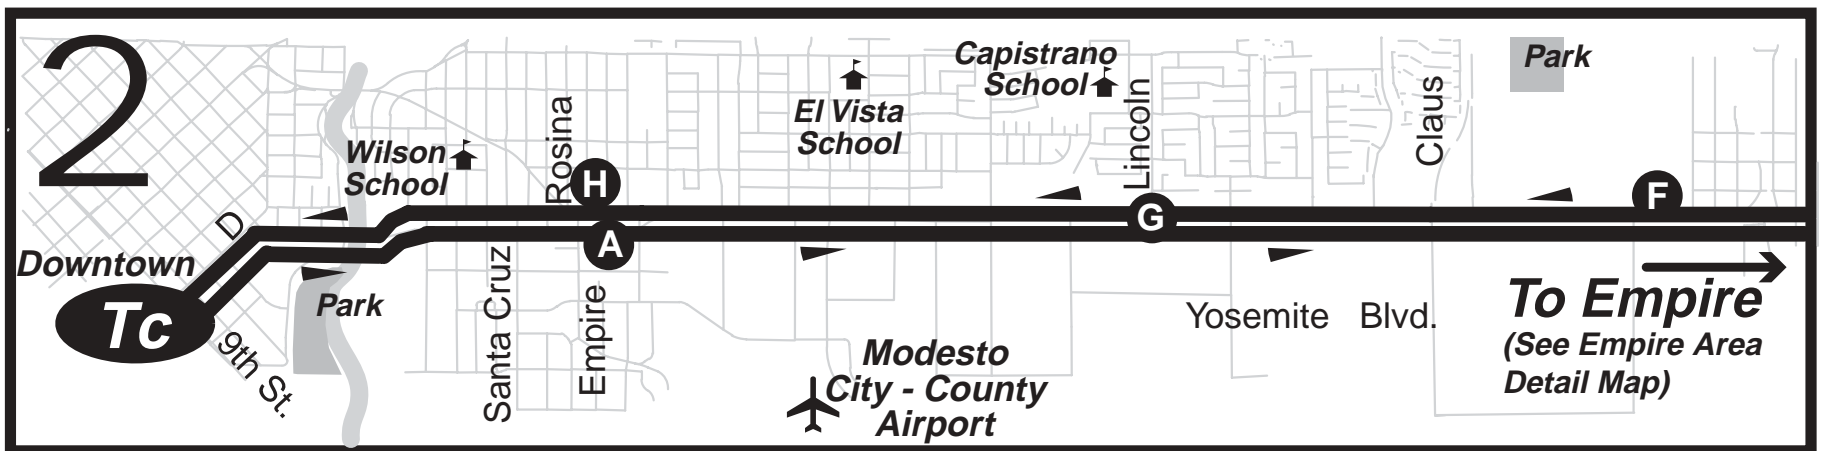

# ROUTE 39 Monday - Friday Maps

Legend	
<b>A</b> Time Point See schedule for the time the bus departs from this point	Buses travel in both directions unless otherwise indicated
See Timetable for service on this route segment	Places of Interest
Regular Bus Route	<b>T</b> Transfer to these routes, check timetables
	<b>Tc</b> Major Transfer Center You can transfer to many different routes at this location

# ROUTE 39 Monday - Friday Map & Timetable

DOWNTOWN TO EMPIRE						EMPIRE TO DOWNTOWN					
See Map	Downtown Transit Center	Empire & Yosemite	Tenaya & Riverside	Garner & Yosemite	I St. & 1st St.	South & Santa Fe	Arco	Yosemite & Lincoln	Tenaya & Riverside	Yosemite & Rosina	Downtown Transit Center
Map	Leave	<b>A</b>	<b>B</b>	<b>C</b>	<b>D</b>	<b>E</b>	<b>F</b>	<b>G</b>	<b>B</b>	<b>H</b>	Arrive
1	7:10	7:17	7:20	7:30	7:34	7:36	7:42	7:57	8:00	8:04	8:15
2	8:30	8:38	-----	-----	8:49	8:51	8:56	9:00	-----	9:04	9:14
3	1:45	1:55	-----	-----	2:13	2:20	2:24	2:28	2:31	2:32	2:45
4	4:15	4:25	4:31	4:42	4:47	4:53	4:59	5:04	5:08	5:14	5:24
2	5:45	5:55	-----	-----	6:03	6:09	6:11	6:16	-----	6:22	6:32

**PM TIMES SHOWN IN BOLD**

Industrial Park run  
 ----- Service not provided to this route on this run.