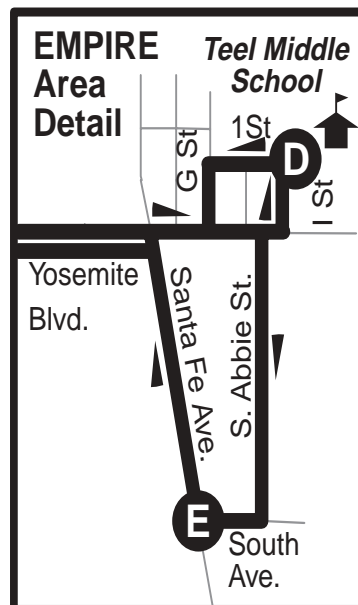

# ROUTE 39 Monday - Friday Maps

Legend	
<b>A</b> Time Point See schedule for the time the bus departs from this point	Buses travel in both directions unless otherwise indicated
See Timetable for service on this route segment	Places of Interest
Regular Bus Route	<b>T</b> Transfer to these routes, check timetables
	<b>Tc</b> Major Transfer Center You can transfer to many different routes at this location

# ROUTE 39 Monday - Friday Map & Timetable

DOWNTOWN TO EMPIRE						EMPIRE TO DOWNTOWN					
See Map	Downtown Transit Center	Empire & Yosemite	Tenaya & Riverside	Garner & Yosemite	I St. & 1st St.	South & Santa Fe	Arco	Yosemite & Lincoln	Tenaya & Riverside	Yosemite & Rosina	Downtown Transit Center
Map	Leave	<b>A</b>	<b>B</b>	<b>C</b>	<b>D</b>	<b>E</b>	<b>F</b>	<b>G</b>	<b>B</b>	<b>H</b>	Arrive
1	7:10	7:17	7:20	7:30	7:34	7:36	7:42	7:57	8:00	8:04	8:15
2	8:30	8:38	-----	-----	8:49	8:51	8:56	9:00	-----	9:04	9:14
3	1:45	1:55	-----	-----	2:13	2:20	2:24	2:28	2:31	2:32	2:45
4	4:15	4:25	4:31	4:42	4:47	4:53	4:59	5:04	5:08	5:14	5:24
2	5:45	5:55	-----	-----	6:03	6:09	6:11	6:16	-----	6:22	6:32

**PM TIMES SHOWN IN BOLD**

Industrial Park run  
 ----- Service not provided to this route on this run.