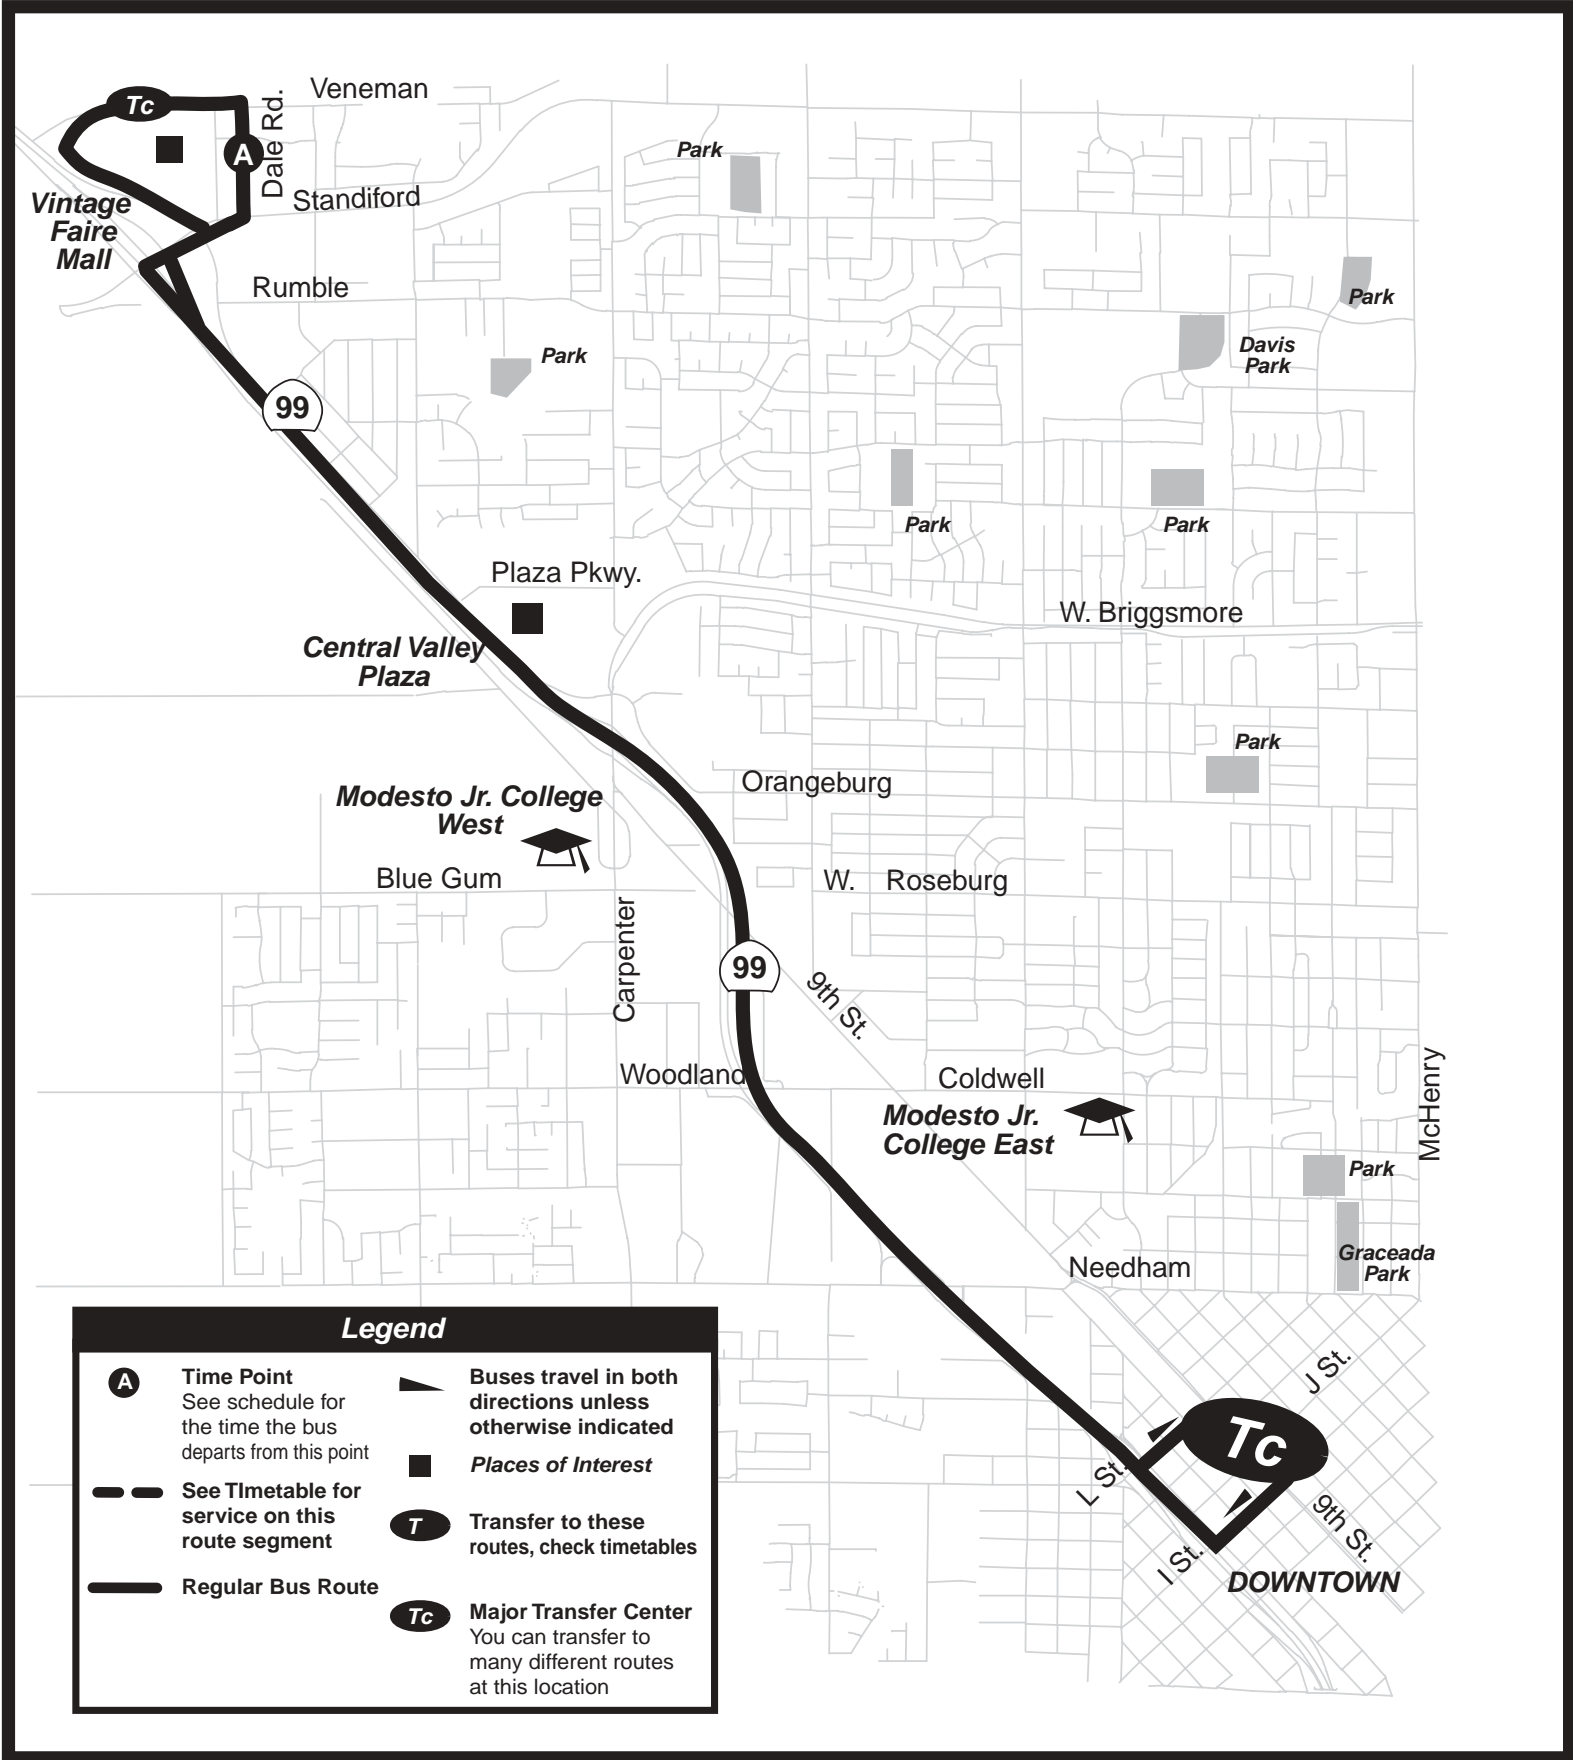

ROUTE 41 Monday - Saturday Map

Express Service between Mall-Downtown

30 minute frequency Mon - Fri / 60 minute frequency Saturday

ROUTE 41 Monday-Saturday Timetable

ROUTE 41 MONDAY - SATURDAY Express Service between Mall - Downtown

Monday - Saturday Timetable				
Mall to Downtown			To Mall	
<i>Mall Back Entrance</i>	<i>Dale & Veneman</i>	<i>Downtown Transit Center</i>	<i>Downtown Transit Center</i>	<i>Mall Back Entrance</i>
Leave	A	Arrive TC	Leave TC	Arrive
8:56	8:57	9:10	9:15	9:29
9:26	9:27	9:40	9:45	9:59
9:56	9:57	10:10	10:15	10:29
10:26	10:27	10:40	10:45	10:59
10:56	10:57	11:10	11:15	11:29
11:26	11:27	11:40	11:45	11:59
11:56	11:57	12:10	12:15	12:29
12:26	12:27	12:40	12:45	12:59
12:56	12:57	1:10	1:15	1:29
1:26	1:27	1:40	1:45	1:59
1:56	1:57	2:10	2:15	2:29
2:26	2:27	2:40	2:45	2:59
2:56	2:57	3:10	3:15	3:29
3:26	3:27	3:40	3:45	3:59
3:56	3:57	4:10	4:15	4:29
4:26	4:27	4:40	4:45	4:59
4:56	4:57	5:10	5:15	5:29
5:26	5:27	5:40	5:45	5:59
5:56	5:57	6:10	6:15	6:29
6:26	6:27	6:40	None	-----
6:56	6:57	7:10	None	-----
7:26	7:27	7:40	None	-----

PM TIMES SHOWN IN BOLD