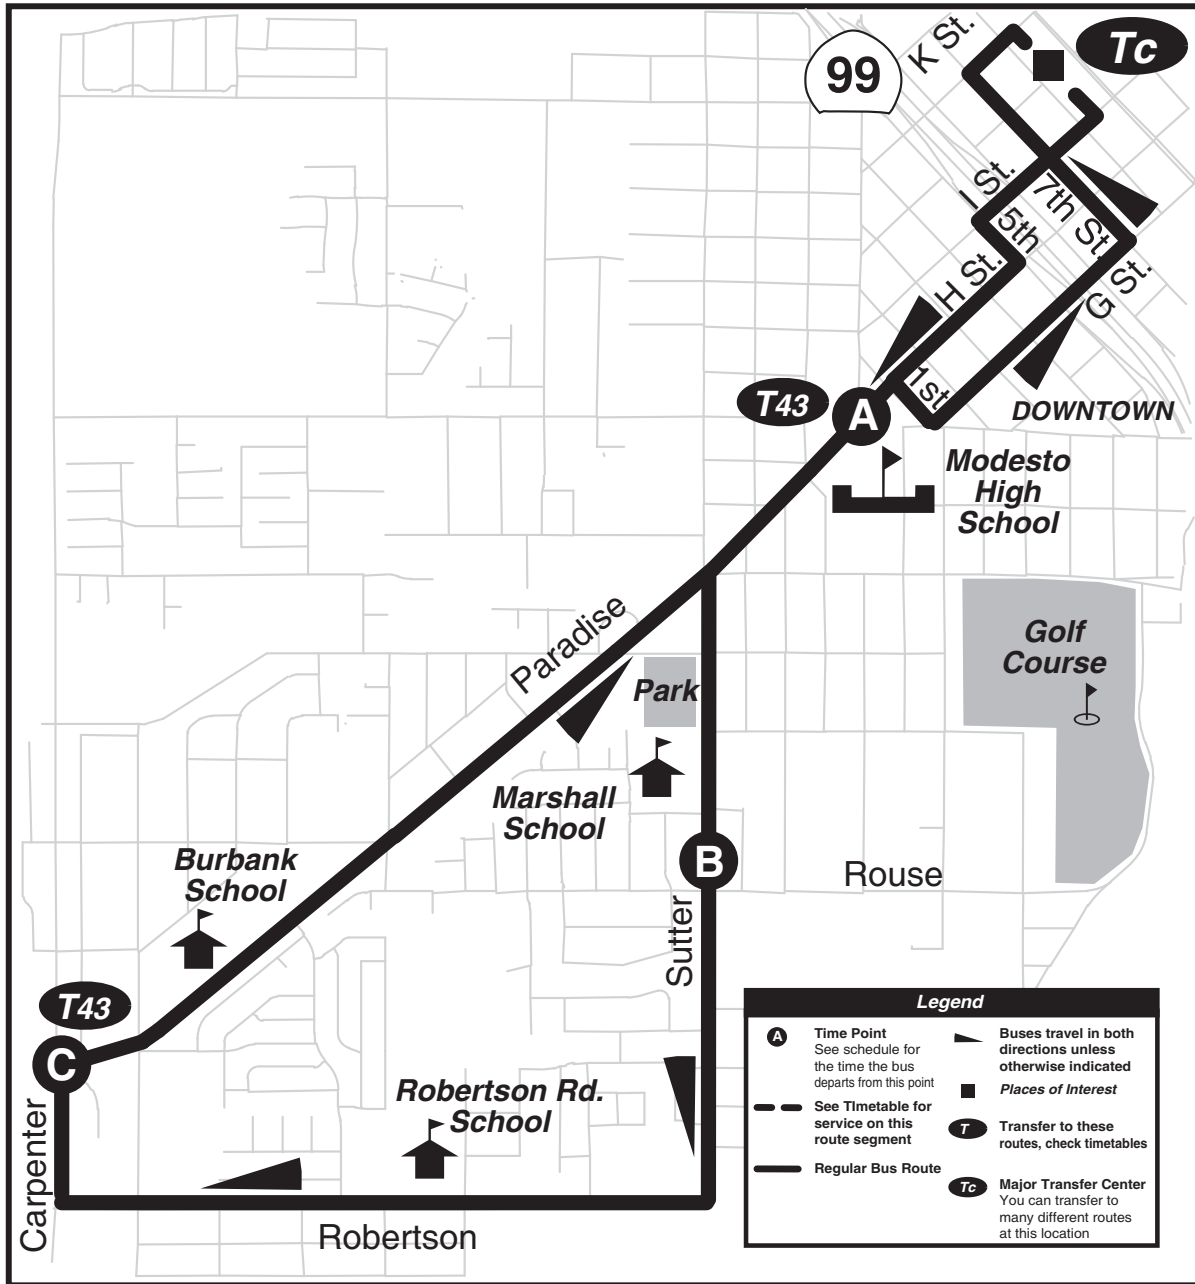

ROUTE 21

Monday - Sunday Map

ROUTE 21 MONDAY - SUNDAY Paradise - Downtown

30 minute frequency

ROUTE 21 Monday - Sunday Timetable

ROUTE 21 MONDAY - SUNDAY ONLY Paradise - Downtown

AM TIMES - Monday - Sunday					
Downtown to Carpenter					To DT
	A	B	C	A	
Leave	Downtown Transit Center	Modesto HS Paradise/Washington	Sutter & Rouse	Paradise & Carpenter	Modesto HS 1st & Sierra
					Downtown Transit Center
Arrive					
*5:45	*5:48	*5:52	*5:57	*6:02	*6:10
*6:00	*6:03	*6:07	*6:12	*6:17	*6:25
*6:15	*6:18	*6:22	*6:27	*6:32	*6:40
*6:30	*6:33	*6:37	*6:42	*6:47	*6:55
*6:45	*6:48	*6:52	*6:57	*7:02	*7:10
*7:00	*7:03	*7:07	*7:12	*7:17	*7:25
*7:15	*7:18	*7:22	*7:27	*7:32	*7:40
*7:30	*7:33	*7:37	*7:42	*7:47	*7:55
*7:45	*7:48	*7:52	*7:57	*8:02	*8:10
*8:00	*8:03	*8:07	*8:12	*8:17	*8:25
*8:15	*8:18	*8:22	*8:27	*8:32	*8:40
*8:30	*8:33	*8:37	*8:42	*8:47	*8:55
8:45	8:48	8:52	8:57	9:02	9:10
*9:00	*9:03	*9:07	*9:12	*9:17	*9:25
9:15	9:18	9:22	9:27	9:32	9:40
*9:30	*9:33	*9:37	*9:42	*9:47	*9:55
9:45	9:48	9:52	9:57	10:02	10:10
*10:00	*10:03	*10:07	*10:12	*10:17	*10:25
10:15	10:18	10:22	10:27	10:32	10:40
*10:30	*10:33	*10:37	*10:42	*10:47	*10:55
10:45	10:48	10:52	10:57	11:02	10:10
*11:00	*11:03	*11:07	*11:12	*11:17	*11:25
11:15	11:18	11:22	11:27	11:32	11:40
*11:30	*11:33	*11:37	*11:42	*11:47	*11:55
11:45	11:48	11:52	11:57	12:02	12:10

← **AM TIMES SHOWN IN TIMETABLE TO THE LEFT**

☐ Indicates no Saturday service on these runs.

* Indicates no Sunday service on these runs only.

:00 Shows AM/PM times from other timetable.