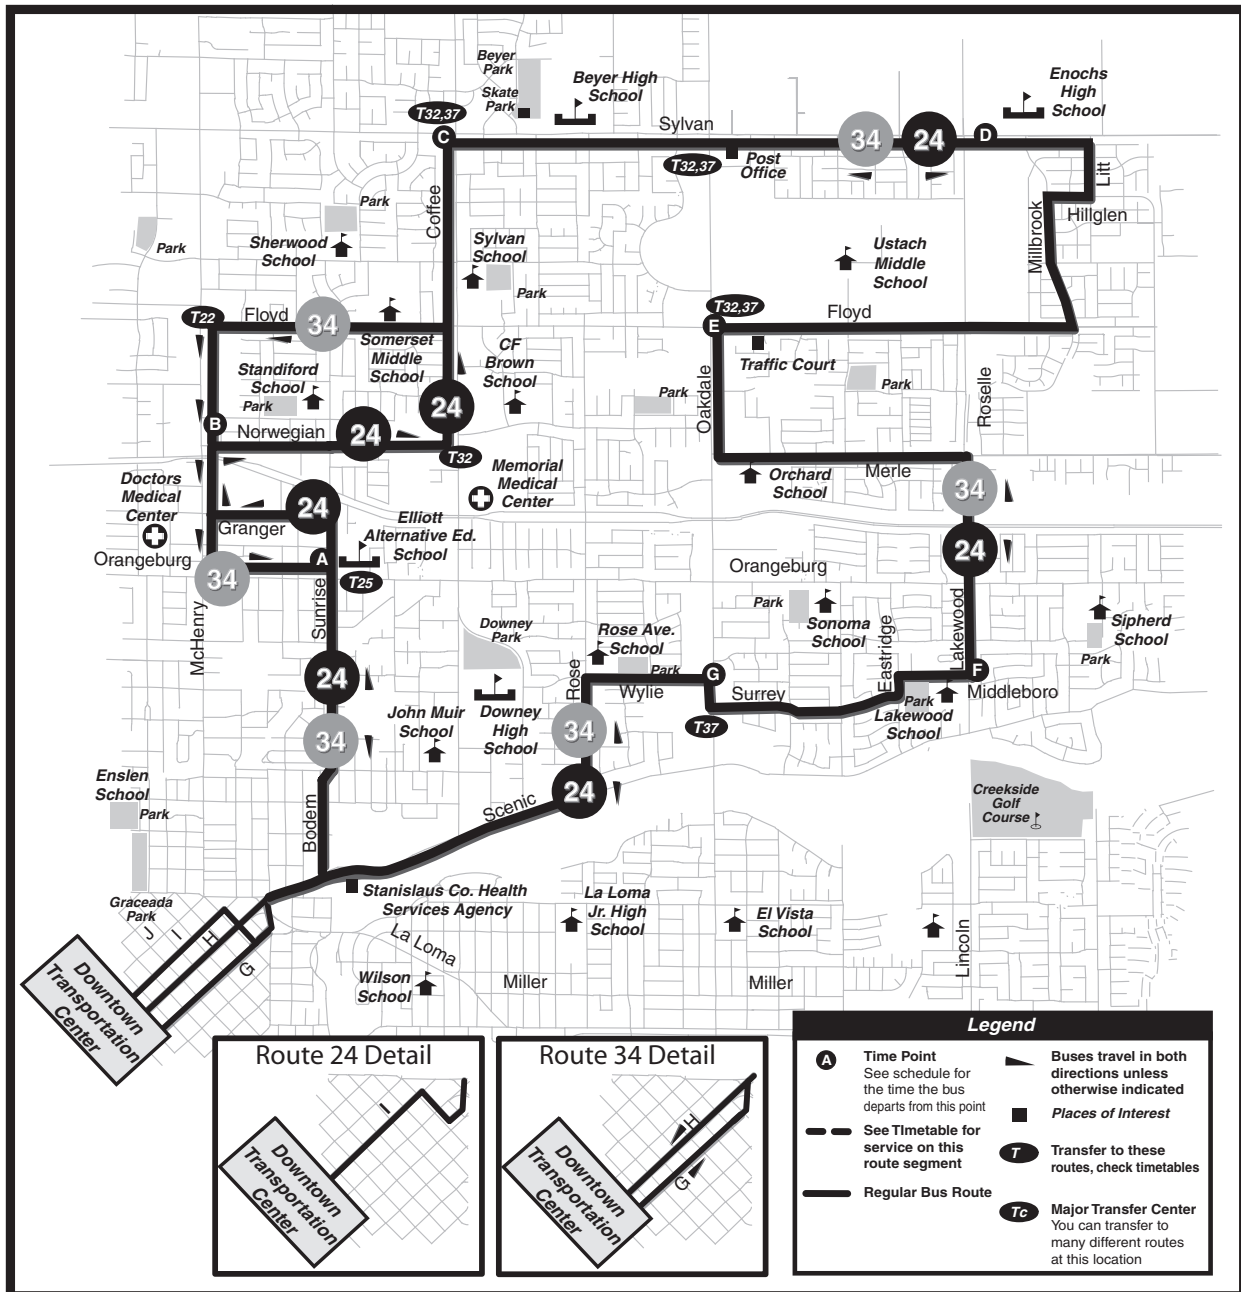

# ROUTE 24

## ROUTE 24 MONDAY - FRIDAY

Sunrise - Sylvan - Downtown

No Service Saturday or Sunday

60 minute frequency

# ROUTE 24 Monday - Friday Timetable

**PM TIMES SHOWN IN BOLD**

Timetable for Route 34 can be found on Page 45