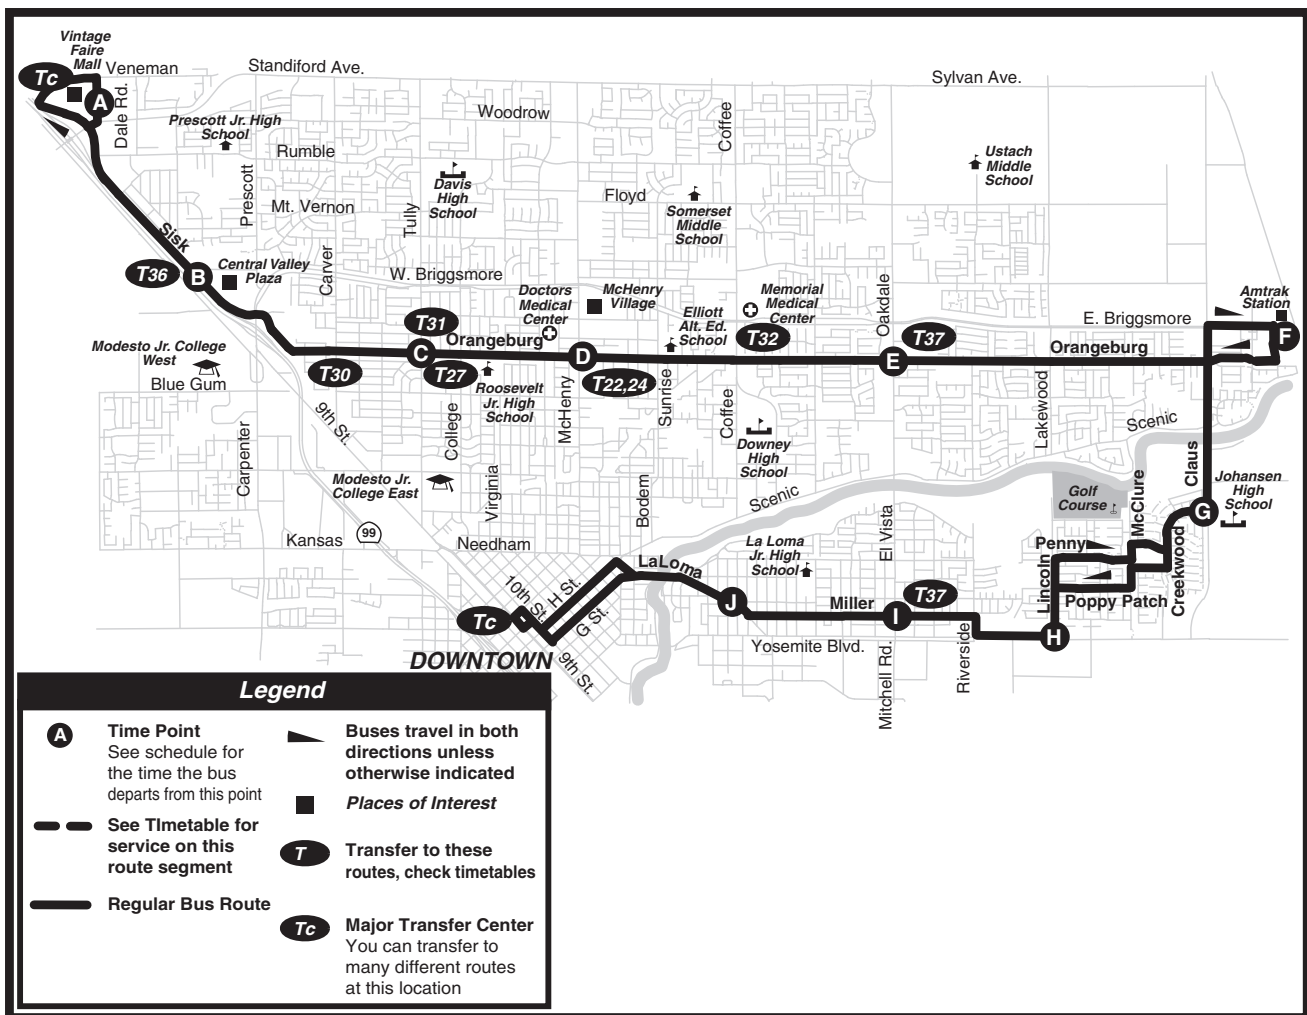

# ROUTE 25

# Monday - Saturday Map

## ROUTE 25 MONDAY - SATURDAY Orangeburg - Claus - Mall - Downtown

30 minute frequency

# ROUTE 25 Monday - Saturday Timetable