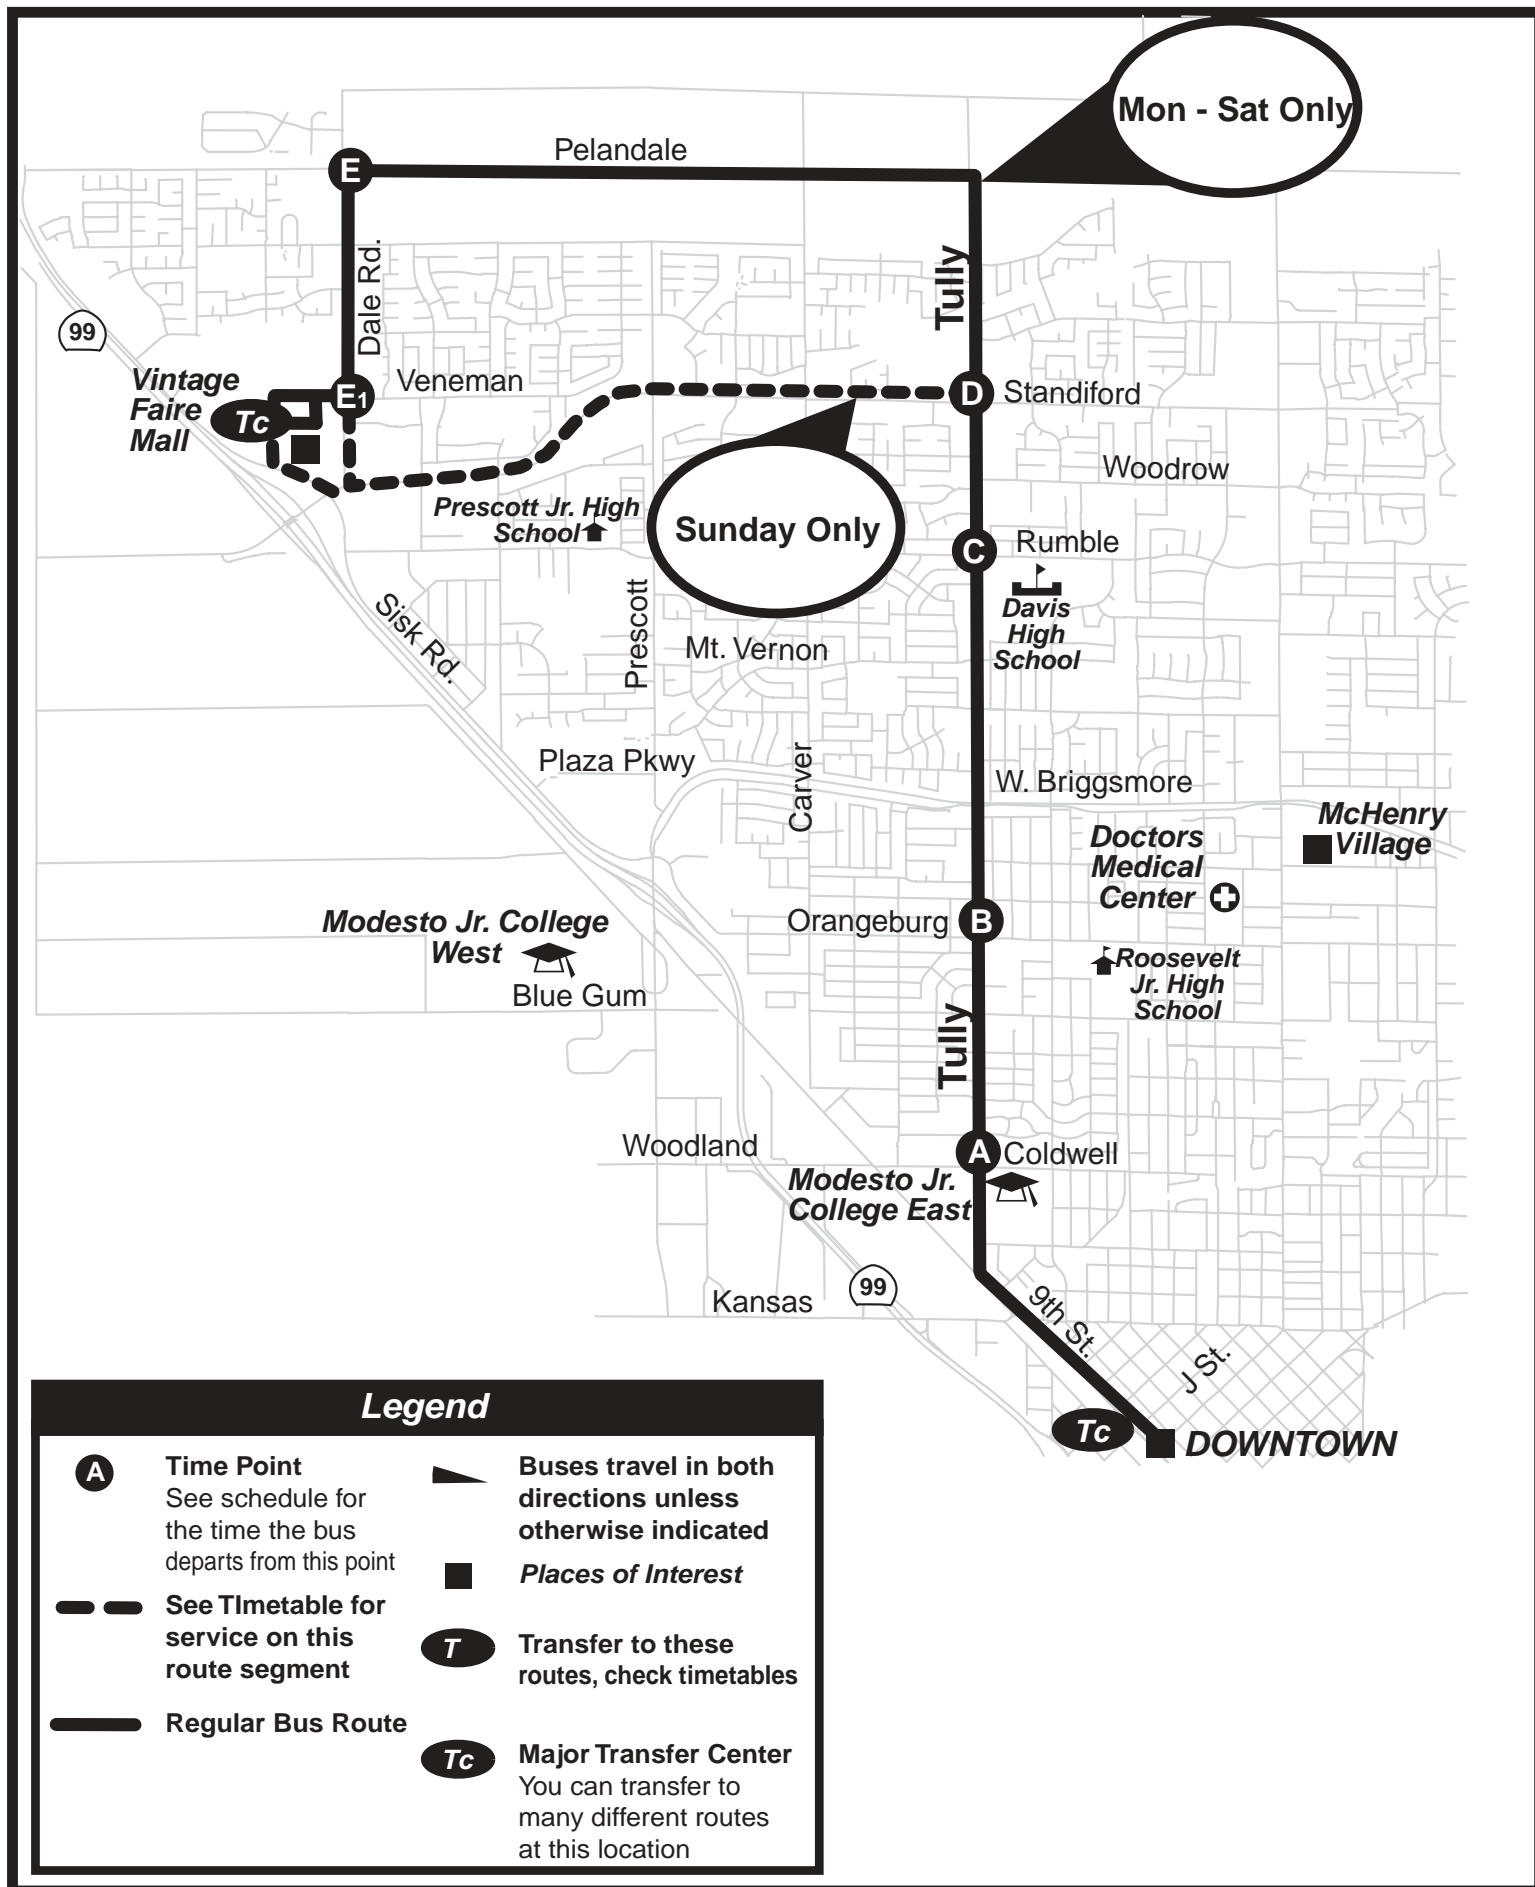

ROUTE 31 Monday - Sunday Map

Tully-MJC East-Mall-Downtown

30 minute frequency Mon - Fri / 60 minute frequency Sat -Sun

ROUTE 31 Monday - Friday Timetable

ROUTE 31 Monday - Friday Tully - MJC East - Mall - Downtown

SUNDAY TIMETABLE													
DOWNTOWN TO MALL							MALL TO DOWNTOWN						
	Downtown Transit Center	Tully & Coldwell MJC East	Tully & Orangeburg	Tully & Rumble Davis HS	Tully & Standiford	Mall Back Entrance	Mall Back Entrance	Dale & Veneman	Tully & Standiford	Tully & Rumble Davis HS	Tully & Orangeburg	Tully & Coldwell MJC East	Downtown Transit Center
Leave	A	B	C	D	Arrive	Leave	E₁	D	C	B	A	Arrive	
9:15	9:18	9:21	9:27	9:29	9:40	9:43	9:45	9:50	9:55	9:58	10:00	10:10	
10:15	10:18	10:21	10:27	10:29	10:40	10:43	10:45	10:50	10:55	10:58	11:00	11:10	
11:15	11:18	11:21	11:27	11:29	11:40	11:43	11:45	11:50	11:55	11:58	12:00	12:10	
12:15	12:18	12:21	12:27	12:29	12:40	12:43	12:45	12:50	12:55	12:58	1:00	1:10	
1:15	1:18	1:21	1:27	1:29	1:40	1:43	1:45	1:50	1:55	1:58	2:00	2:10	
2:15	2:18	2:21	2:27	2:29	2:40	2:43	2:45	2:50	2:55	2:58	3:00	3:10	
3:15	3:18	3:21	3:27	3:29	3:40	3:43	3:45	3:50	3:55	3:58	4:00	4:10	
4:15	4:18	4:21	4:27	4:29	4:40	4:43	4:45	4:50	4:55	4:58	5:00	5:10	
5:15	5:18	5:21	5:27	5:29	5:40	-----	-----	-----	-----	-----	-----	-----	