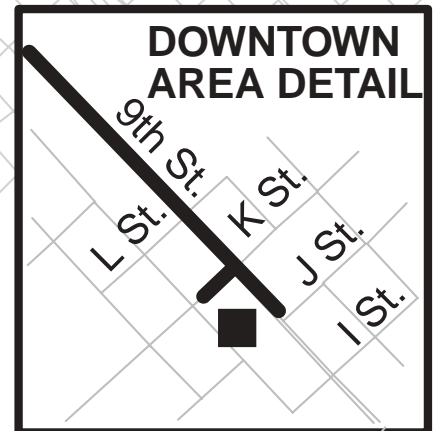

ROUTE 33 Monday - Sunday Map

MJC East/West-Downtown

30 minute frequency Mon - Fri / 60 minute frequency Sat - Sun

Legend

- | | | | |
|----------|---|-----------|---|
| A | Time Point
See schedule for the time the bus departs this point | | Buses travel in both directions unless otherwise indicated |
| | See Timetable for service on this Route segment | | Places of Interest |
| | Regular Bus Route | T | Transfer to these Routes at this location |
| | | Tc | Major Transfer Center
You can transfer to many different Routes at this location |

DOWNTOWN AREA DETAIL

ROUTE 33 Monday - Friday Timetable

MJC West-Downtown

MONDAY - FRIDAY TIMETABLE						
Downtown to MJC West					To Downtwn	
	Downtown Transit Center	9th St./ Behavioral Health Center	Woodland & Carpenter	Bluegum at MJC West	Carpenter & Woodland	Downtown Transit Center
Leave	A	B	C	B		Arrive
6:15	6:17	6:20	6:28	6:32	6:40	
6:45	6:47	6:50	6:58	7:02	7:10	
7:15	7:17	7:20	7:28	7:32	7:40	
7:45	7:47	7:50	7:58	8:02	8:10	
8:15	8:17	8:20	8:28	8:32	8:40	
8:45	8:47	8:50	8:58	9:02	9:10	
9:15	9:17	9:20	9:28	9:32	9:40	
9:45	9:47	9:50	9:58	10:02	10:10	
10:15	10:17	10:20	10:28	10:32	10:40	
10:45	10:47	10:50	10:58	11:02	11:10	
11:15	11:17	11:20	11:28	11:32	11:40	
11:45	11:47	11:50	11:58	12:02	12:10	
12:15	12:17	12:20	12:28	12:32	12:40	
12:45	12:47	12:50	12:58	1:02	1:10	
1:15	1:17	1:20	1:28	1:32	1:40	
1:45	1:47	1:50	1:58	2:02	2:10	
2:15	2:17	2:20	2:28	2:32	2:40	
2:45	2:47	2:50	2:58	3:02	3:10	
3:15	3:17	3:20	3:28	3:32	3:40	
3:45	3:47	3:50	3:58	4:02	4:10	
4:15	4:17	4:20	4:28	4:32	4:40	
4:45	4:47	4:50	4:58	5:02	5:10	
5:15	5:17	5:20	5:28	5:32	5:40	
5:45	5:47	5:50	5:58	6:02	6:10	
6:15	6:17	6:20	6:28	6:32	6:40	
6:45	6:47	6:50	6:58	7:02	--	