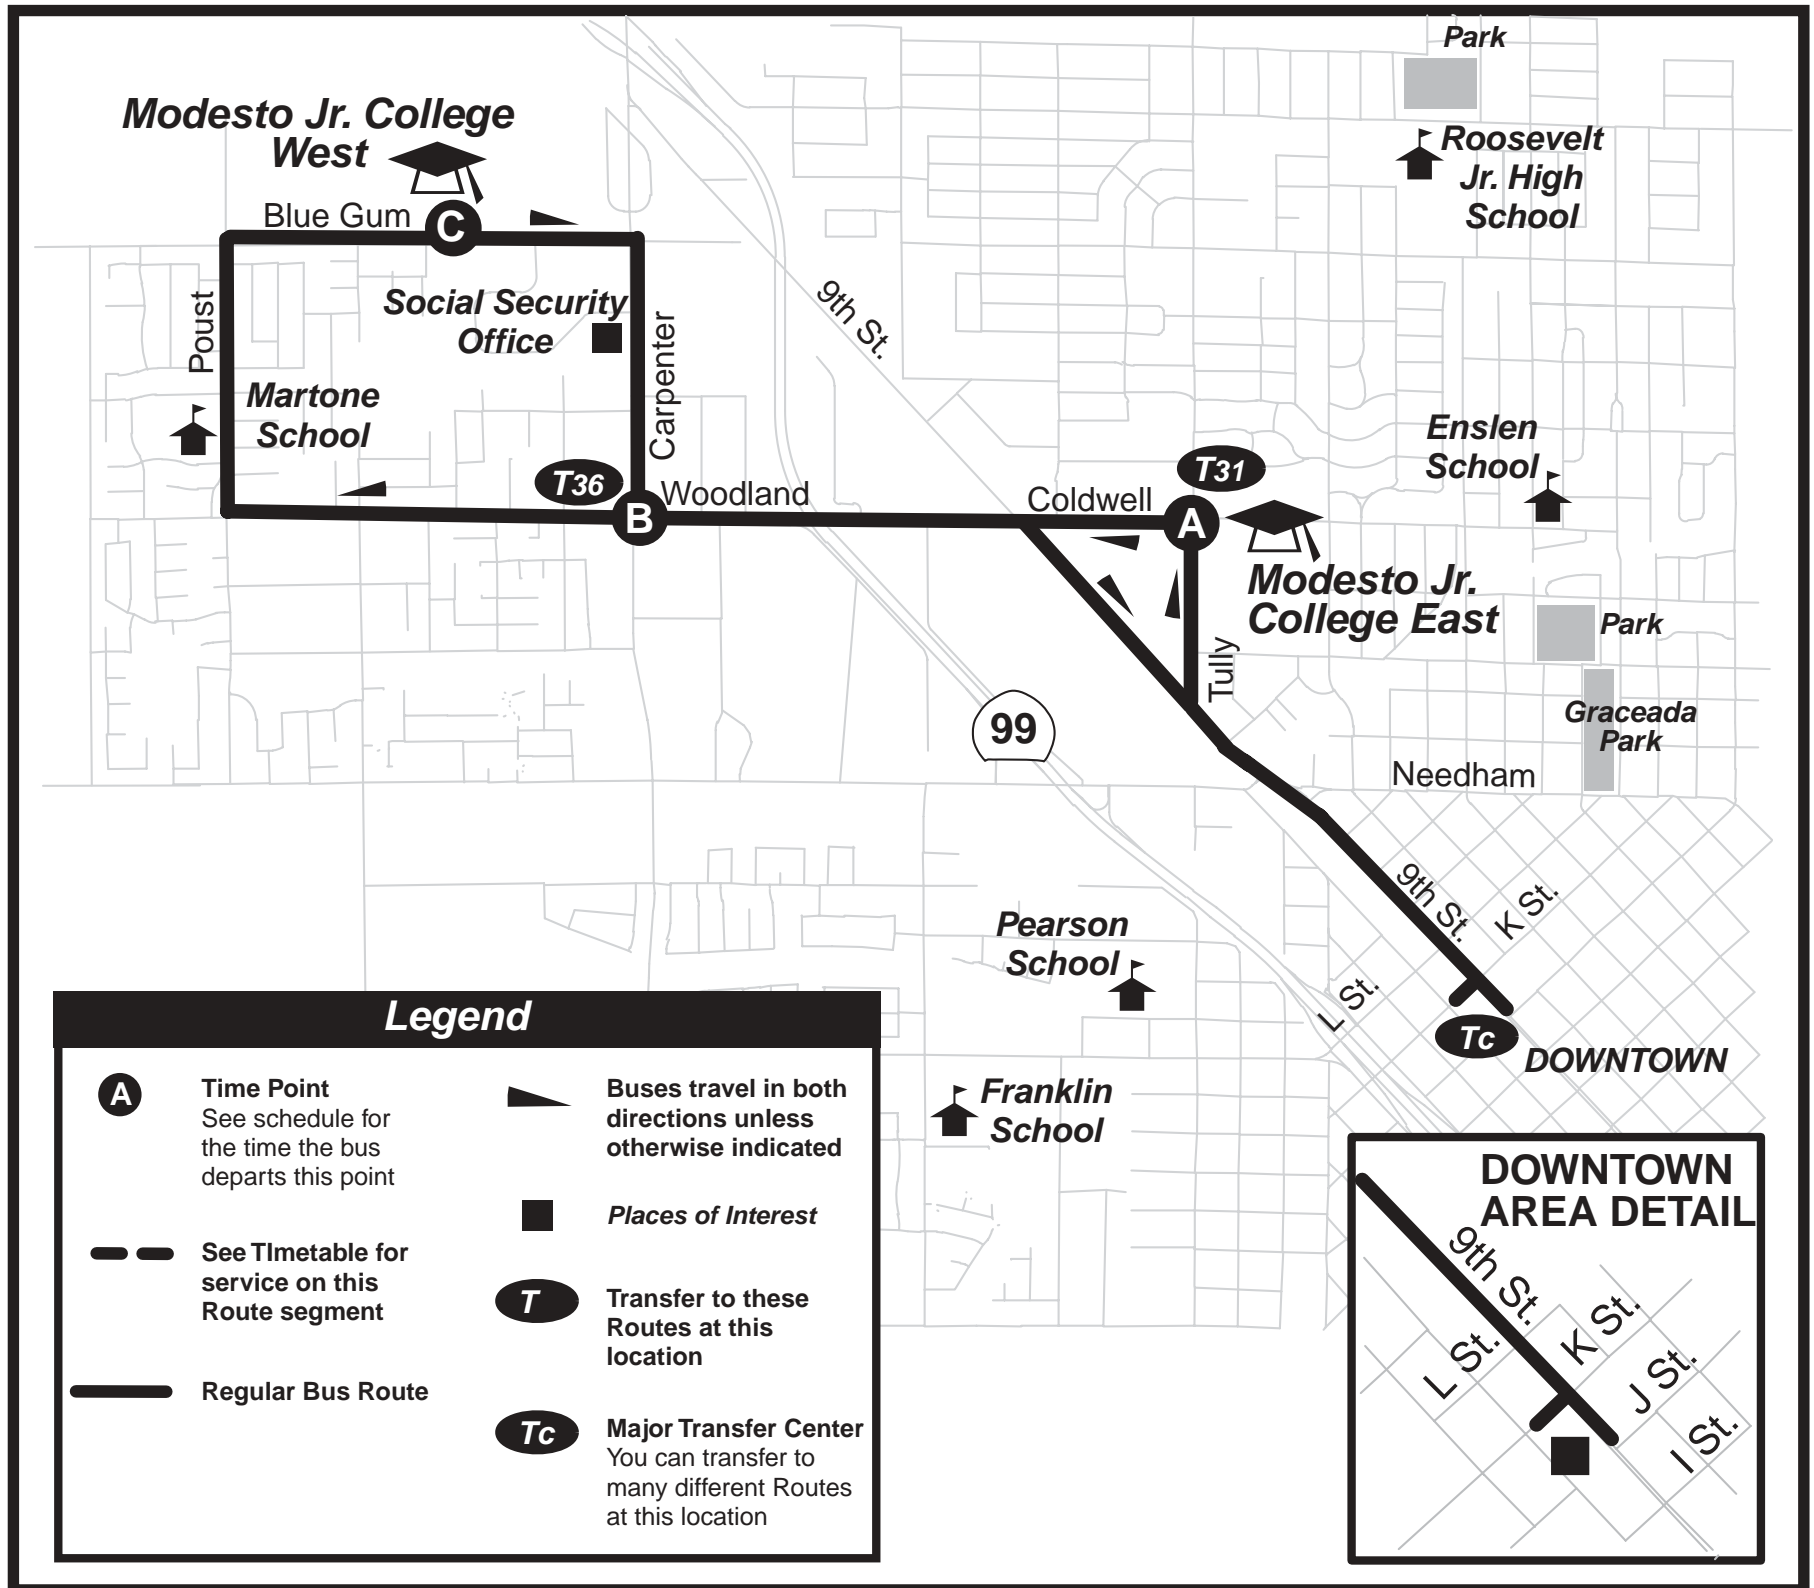

ROUTE 33 Monday - Sunday Map

MJC East/West-Downtown

30 minute frequency Mon - Fri / 60 minute frequency Sat - Sun

Legend

- | | | | |
|----------|---|-----------|---|
| A | Time Point
See schedule for the time the bus departs this point | | Buses travel in both directions unless otherwise indicated |
| | See Timetable for service on this Route segment | | Places of Interest |
| | Regular Bus Route | T | Transfer to these Routes at this location |
| | | Tc | Major Transfer Center
You can transfer to many different Routes at this location |

PM TIMES SHOWN IN BOLD

ROUTE 33 Saturday Timetable

ROUTE 33 SATURDAY MJC West - Downtown

SATURDAY TIMETABLE					
DOWNTOWN TO MJC WEST				TO DWNTWN	
<i>Downtown Transit Center</i>	<i>9th St. / Behavioral Health Center</i>	<i>Woodland & Carpenter</i>	<i>Bluegum at MJC West</i>	<i>Carpenter & Woodland</i>	<i>Downtown Transit Center</i>
Leave	A	B	C	B	Arrive
7:30	7:32	7:35	7:43	7:47	7:55
8:30	8:32	8:35	8:43	8:47	8:55
9:30	9:32	9:35	9:43	9:47	9:55
10:30	10:32	10:35	10:43	10:47	10:55
11:30	11:32	11:35	11:43	11:47	11:55
12:30	12:32	12:35	12:43	12:47	12:55
1:30	1:32	1:35	1:43	1:47	1:55
2:30	2:32	2:35	2:43	2:47	2:55
3:30	3:32	3:35	3:43	3:47	3:55
4:30	4:32	4:35	4:43	4:47	4:55
5:30	5:32	5:35	5:43	5:47	5:55
6:30	6:32	6:35	6:43	6:47	6:55