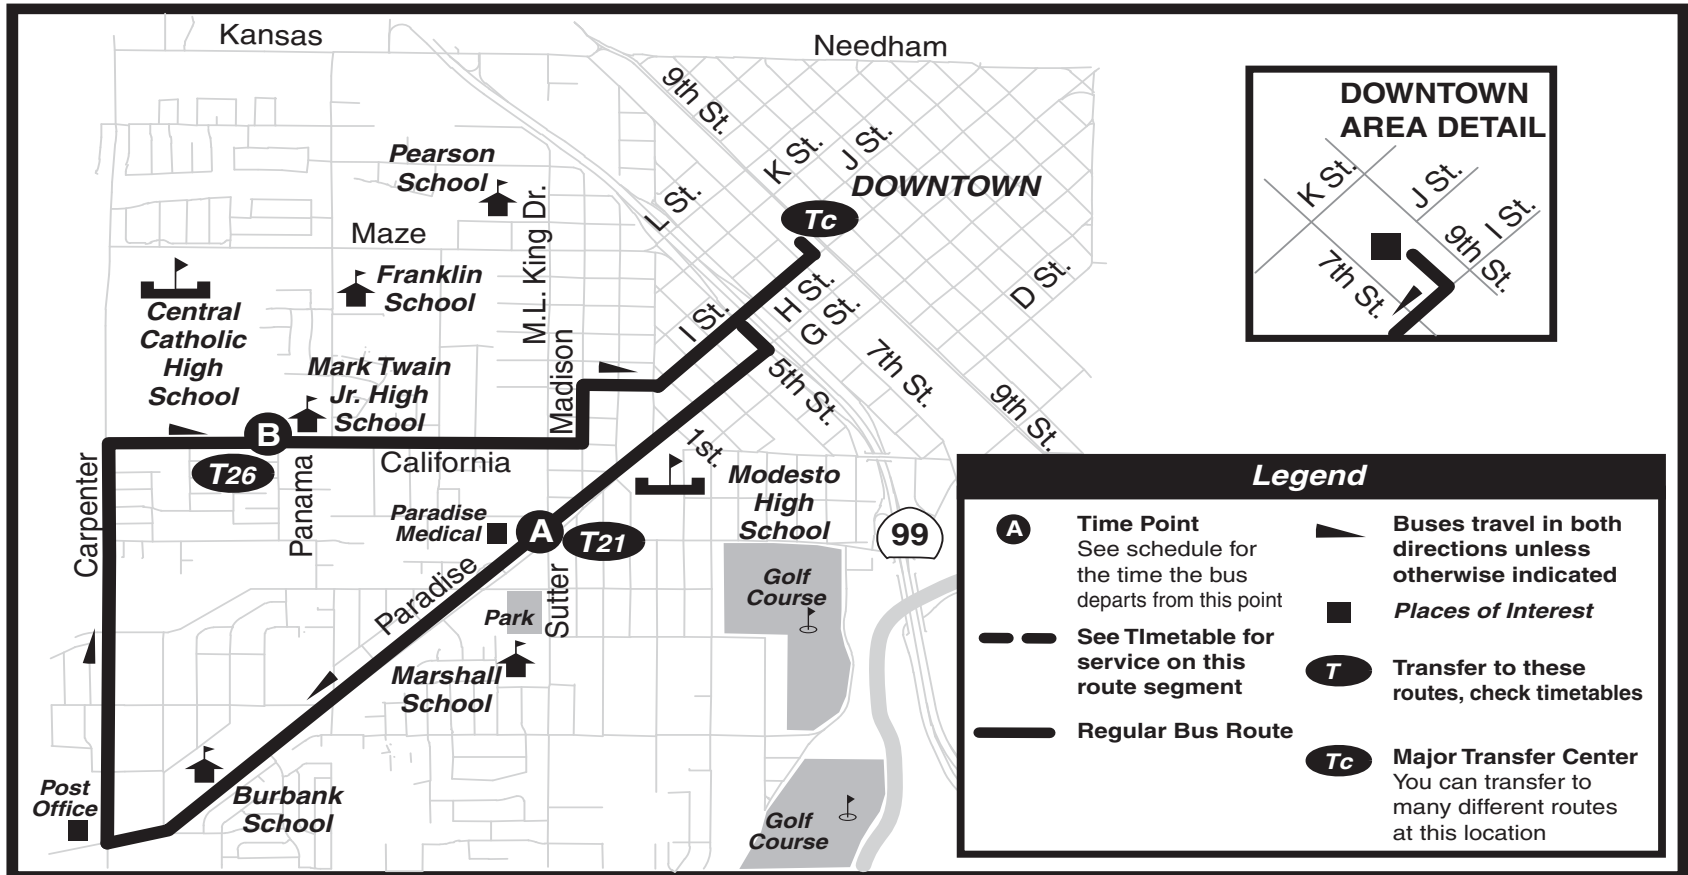

ROUTE 43 Monday - Sunday Map

Paradise-Carpenter-California-Downtown

Route 43 Monday-Sunday Timetables

MONDAY - SATURDAY TIMETABLE			
TO PARADISE/CALIFORNIA			TO DWNTN
	Downtown Transit Center	Paradise/Sutter Paradise Medical	California & Panama
Leave	A	B	Arrive
7:30	7:35	7:43	7:55
8:00	8:05	8:13	8:25
8:30	8:35	8:43	8:55
9:00	9:05	9:13	9:25
9:30	9:35	9:43	9:55
10:00	10:05	10:13	10:25
10:30	10:35	10:43	10:55
11:00	11:05	11:13	11:25
11:30	11:35	11:43	11:55
12:00	12:05	12:13	12:25
12:30	12:35	12:43	12:55
1:00	1:05	1:13	1:25
1:30	1:35	1:43	1:55
2:00	2:05	2:13	2:25
2:30	2:35	2:43	2:55
3:00	3:05	3:13	3:25
3:30	3:35	3:43	3:55
4:00	4:05	4:13	4:25
4:30	4:35	4:43	4:55
5:00	5:05	5:13	5:25
5:30	5:35	5:43	5:55
6:00	6:05	6:13	6:25
6:30	6:35	6:43	6:55
7:00	7:05	7:13	--
7:30	7:35	7:43	--

PM TIMES SHOWN IN BOLD

SUNDAY TIMETABLE			
To Paradise / Carpenter			To DT
	Downtown Transit Center	Paradise/Sutter Paradise Medical	Carpenter & Kansas
Leave	A	B	Arrive
8:45	8:50	8:58	9:10
9:45	9:50	9:58	10:10
10:45	10:50	10:58	11:10
11:45	11:50	11:58	12:10
12:45	12:50	12:58	1:10
1:45	1:50	1:58	2:10
2:45	2:50	2:58	3:10
3:45	3:50	3:58	4:10
4:45	4:50	4:58	5:10
5:45	5:50	5:58	6:07

PM TIMES SHOWN IN BOLD

----- Service not provided to this stop on this run.

 Indicates no Saturday service on these runs.