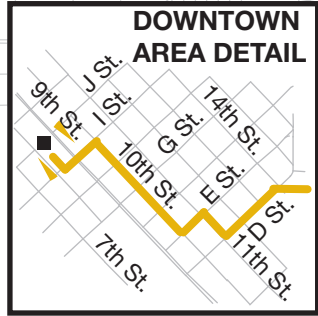

Legend

- A** **Timepoint**
See schedule for the time the bus departs from this point
- **Regular Bus Route**
- ▲** **Buses travel in both directions unless otherwise indicated**
- **Places of Interest**
- T** **Connect - transfer to these routes; check timetables**
- Tc** **Major Transfer Center**
You can transfer to many different routes at this location

Modesto City - County Airport